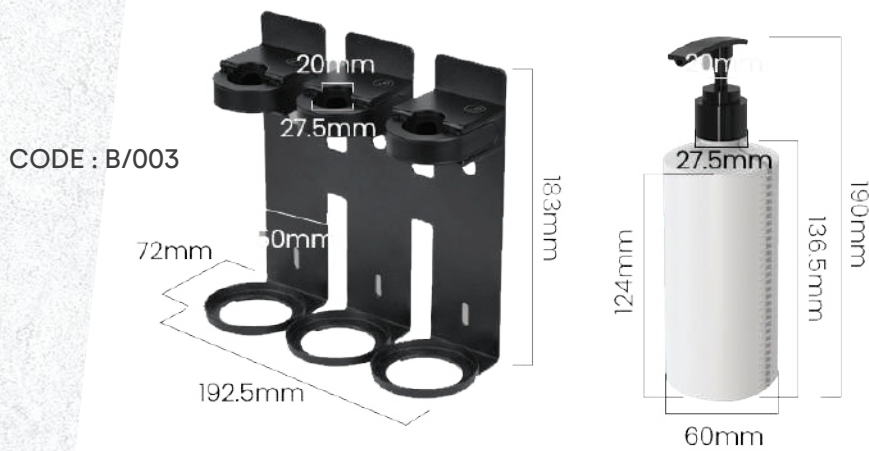

BRACKET

The regular size is recommended to be used with a 300ml bottle. The height can be customized. Please consult customer service for details.

PRODUCT NAME : BRACKET

PRODUCT MATERIAL

Lock: ABS plastic
Back plate: 304 stainless steel